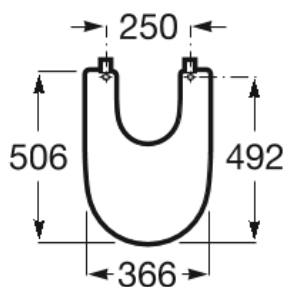

ONA

Soft-closing Supralit® bidet lid

DIMENSIONS

Length 506 mm
 Width 366 mm
 Height 44 mm

COLOURS AND FINISHES

 00 White

TECHNICAL DRAWINGS

FEATURES